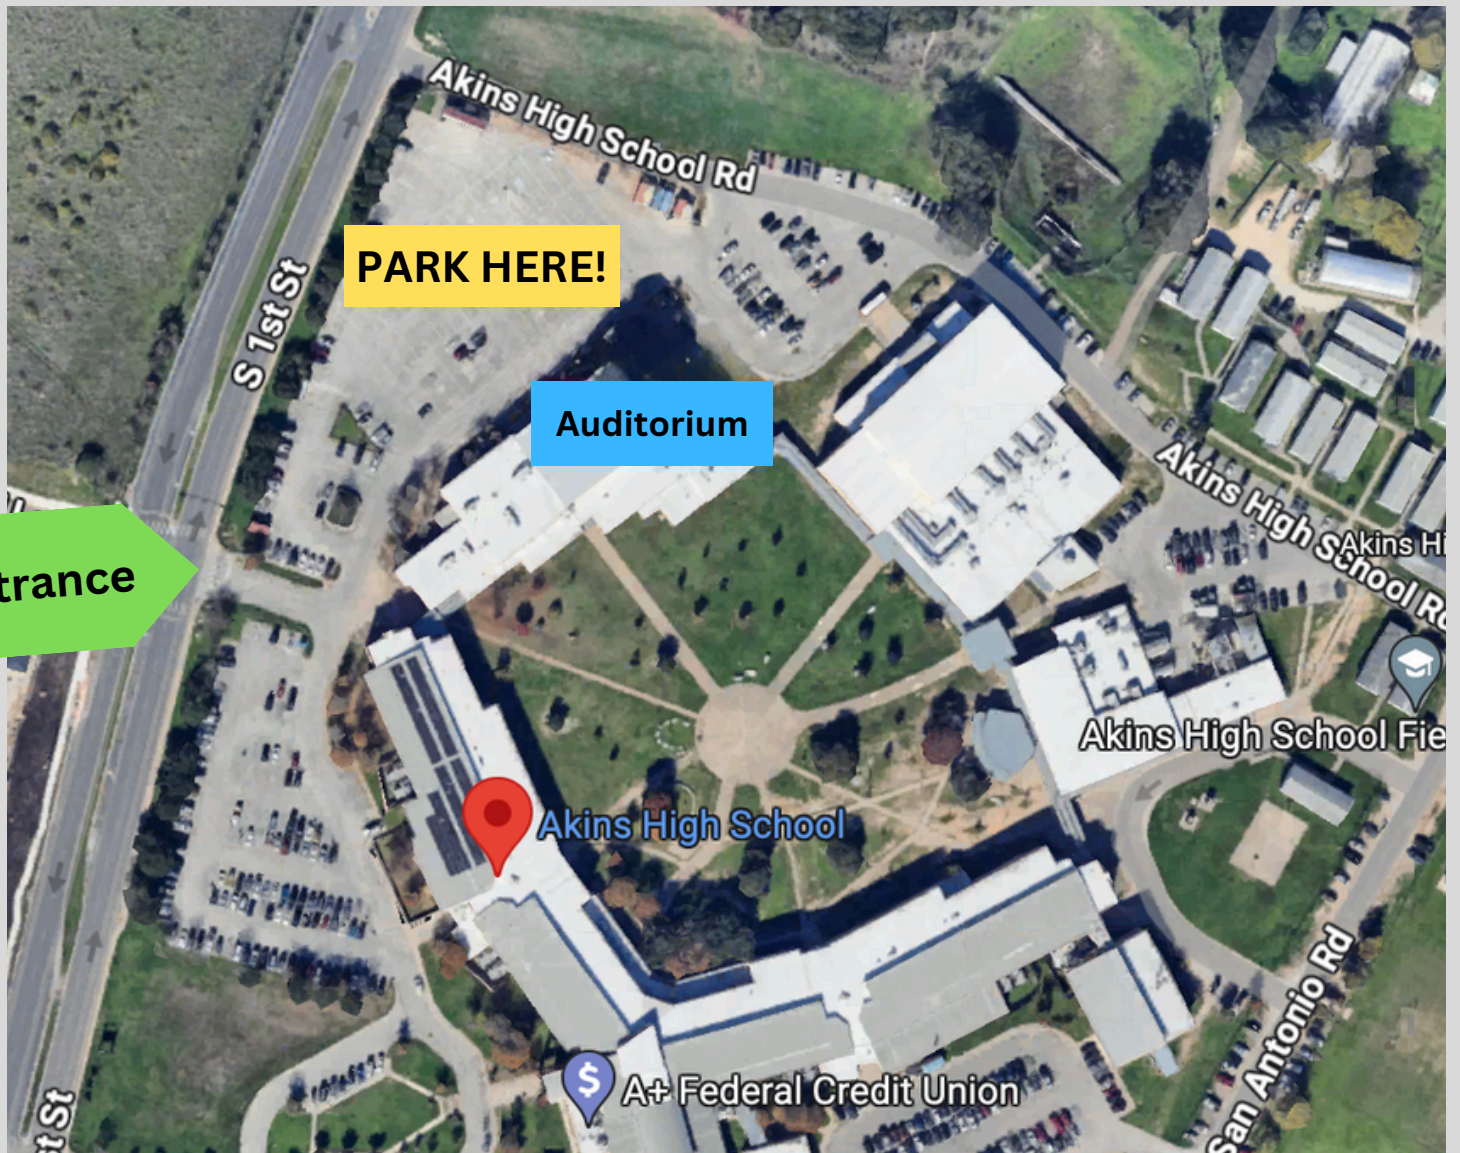

# Akins High School Parking Map

**10701 S 1st St  
Austin, TX 78748**